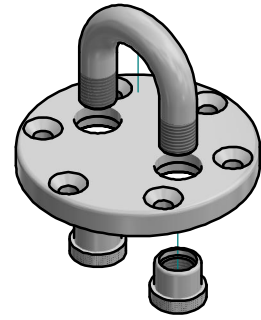

Cod.18035/A
Sheave

Cod.Y-BA221
Caps kit

Cod.7220
Padeye

PART LIST

CODE	DESCRIPTION	MATERIAL	Q.TY
7220	Padeye	S.Steel	1
18035/A	Sheave	Aluminium	1
Y-B0046	Cheekplate		2
Y-B0052	Spacer	Aluminium	2
Y-B0424	Swivel head bushing	Mekton	1
Y-B0453	Plate	S.Steel	2
Y-B0474	Eye	S.Steel	1
Y-B0475	Spring plate	S.Steel	1
Y-BA221	Caps kit	Various	1
Y-X0154	Washer	Tufnol	1
Y-X0352	Screw	S.Steel	2
Y-X0744	Nut	S.Steel	2
Y-X0981	Spring	S.Steel	1

antal

FAMILY: XXL series ARTICLE: Pad-eye block

DESCRIPTION: Exploded view

MODEL CODE: **812.184**

DATE: 16/12/2020 REV.: 00

DWG N.: 20121627 PG.: /