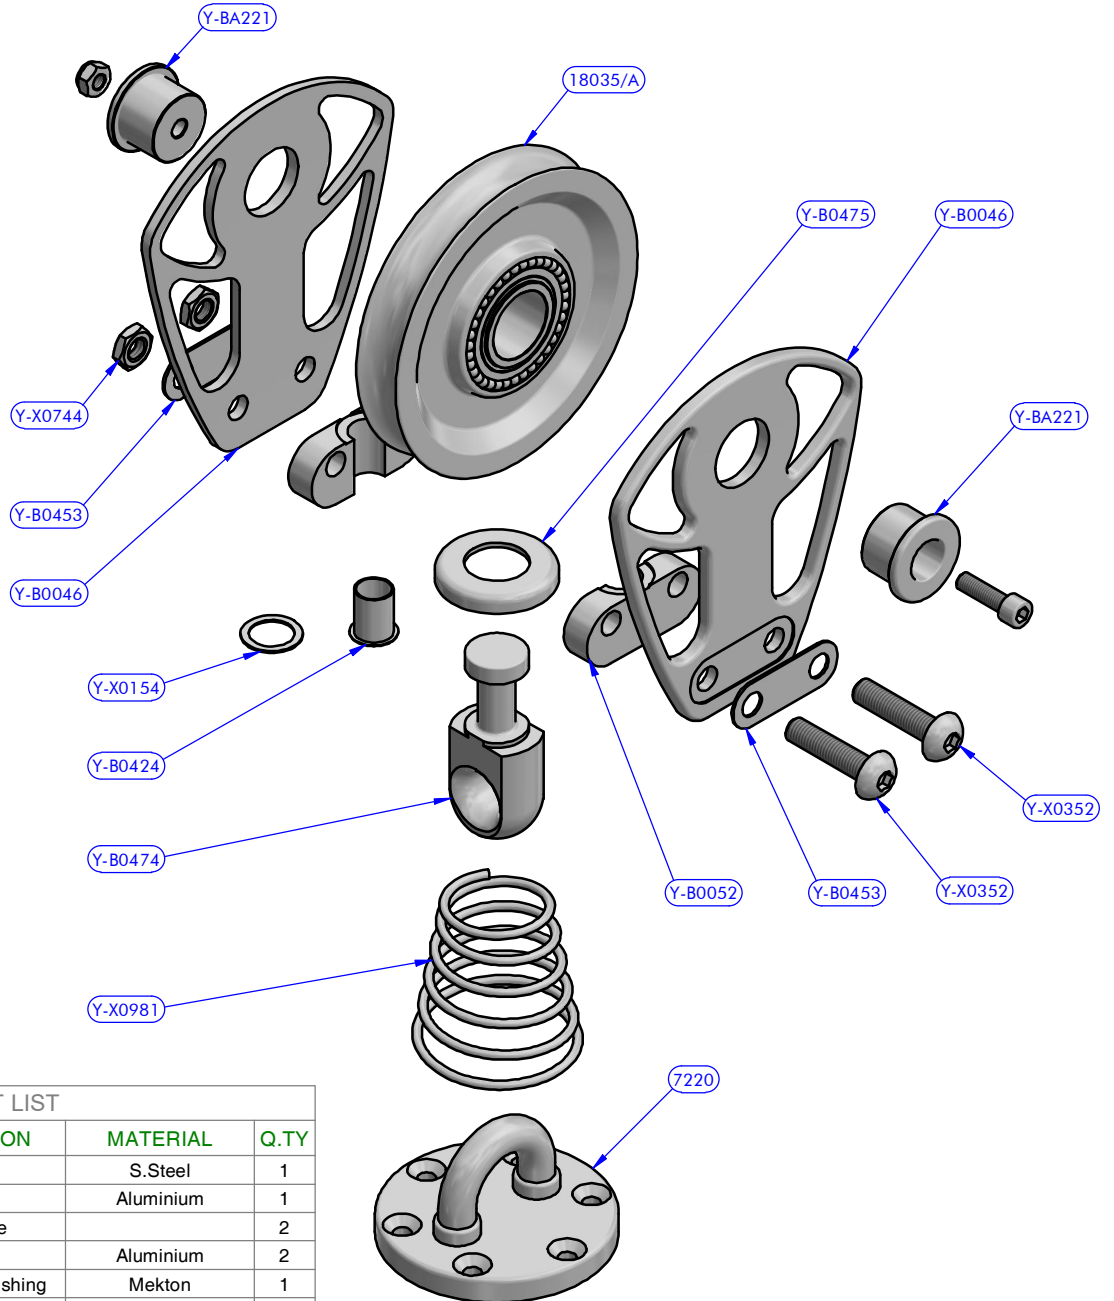

Cod.18035/A
Sheave

Cod.Y-BA221
Caps kit

Cod.7220
Padeye

PART LIST

CODE	DESCRIPTION	MATERIAL	Q.TY
7220	Padeye	S.Steel	1
18035/A	Sheave	Aluminium	1
Y-B0046	Cheekplate		2
Y-B0052	Spacer	Aluminium	2
Y-B0424	Swivel head bushing	Mekton	1
Y-B0453	Plate	S.Steel	2
Y-B0474	Eye	S.Steel	1
Y-B0475	Spring plate	S.Steel	1
Y-BA221	Caps kit	Various	1
Y-X0154	Washer	Tufnol	1
Y-X0352	Screw	S.Steel	2
Y-X0744	Nut	S.Steel	2
Y-X0981	Spring	S.Steel	1

antal

FAMILY: XXL series ARTICLE: Pad-eye block

DESCRIPTION: Exploded view

MODEL CODE: **812.184**

DATE: 16/12/2020 REV.: 00

DWG N.: 20121627 PG.: /